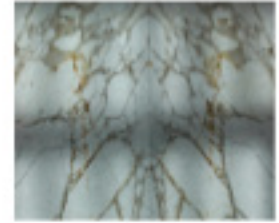

Backlight

Part #: 10540

DIMENSION: 48" x 96"
60" x 96"
60" x 102"

STONE THICKNESS: 5/16"

Red River
Onyx

Grey
Onyx

Tiger
Onyx

White
Onyx

Bamboo
Onyx

Blue
Onyx

Calacatta
Onyx

Green
Onyx

Honey
Onyx

Pink
Onyx

Rainbow
Onyx

Red Dragon
Onyx