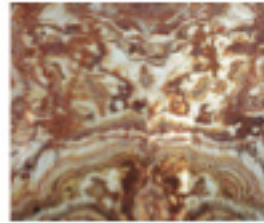

Backlight

Part #: 10540

DIMENSION: 48" x 96"
60" x 96"
60" x 102"

STONE THICKNESS: 5/16"

Red River
Onyx

Grey
Onyx

Tiger
Onyx

White
Onyx

Bamboo
Onyx

Blue
Onyx

Calacatta
Onyx

Green
Onyx

Honey
Onyx

Pink
Onyx

Rainbow
Onyx

Red Dragon
Onyx