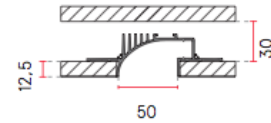

BYIBA

R71-P008
Curvo

Backlight

CODE			
P005B006.00. CT	39.37 in	2.08" x 39.57"	2.65 lbs

Accessories:

		
P001.KIT01 couple of endcaps	021.712 - 021.713 - 021.733 Strip LED	029.009.300 Opal Plastic Cover Replacement part