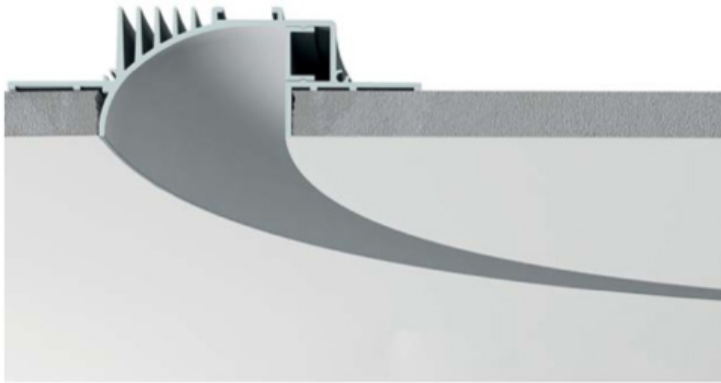

BYIBA

R71-P008
Curvo

Backlight

CODE			
P005B006.00. CT	39.37 in	2.08" x 39.57"	2.65 lbs

Accessories:

		
P001.KIT01 couple of endcaps	021.712 - 021.713 - 021.733 Strip LED	029.009.300 Opal Plastic Cover Replacement part