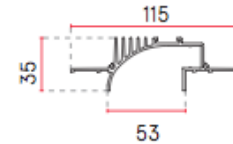

BYIBA

R71-P008
Curvo

Backlight

CODE			
P005B006.00. CT	39.37 in	2.08" x 39.57"	2.65 lbs

Accessories:

		
P001.KIT01 couple of endcaps	021.712 - 021.713 - 021.733 Strip LED	029.009.300 Opal Plastic Cover Replacement part