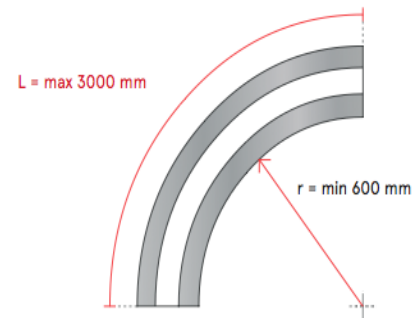

BYIBA

R71-P008
Curvo

Backlight

CODE			
P005B006.00. CT	39.37 in	2.08" x 39.57"	2.65 lbs

Accessories:

		
P001.KIT01 couple of endcaps	021.712 - 021.713 - 021.733 Strip LED	029.009.300 Opal Plastic Cover Replacement part