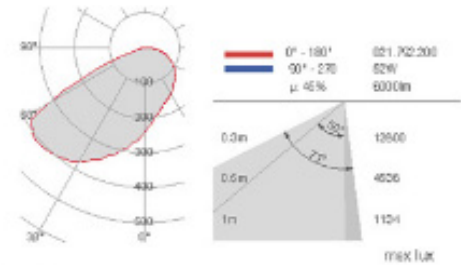

BYIBA

R71-P007

Backlight

CODE			
P007B006.00. CT	40.15 in	2.09" x 40.35"	2.42 lbs
P007C006.00. CT	79.53 in	2.09" x 79.72"	4.85 lbs
P007D006.00. CT	118.90 in	2.09" x 119.09"	7.27 lbs

Accessories:

 023.700 linear connection	 023.701 L connection	 023.844 Wall Fixing Bracket	
 023.704 Ceiling/Wall connection	 P001.KIT01 couple of endcaps	 021.712 - 021.713 - 021.733 Strip LED	 029.010.300 Opal Plastic Cover Replacement part