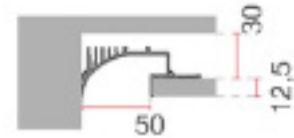

BYIBA

R71-P007

Backlight

CODE			
P007B006.00. CT	40.15 in	2.09" x 40.35"	2.42 lbs
P007C006.00. CT	79.53 in	2.09" x 79.72"	4.85 lbs
P007D006.00. CT	118.90 in	2.09" x 119.09"	7.27 lbs

Accessories:

 023.700 linear connection	 023.701 L connection	 023.844 Wall Fixing Bracket	
 023.704 Ceiling/Wall connection	 P001.KIT01 couple of endcaps	 021.712 - 021.713 - 021.733 Strip LED	 029.010.300 Opal Plastic Cover Replacement part