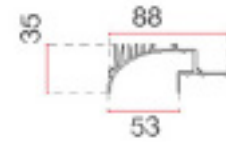

BYIBA

R71-P007

Backlight

CODE			
P007B006.00. CT	40.15 in	2.09" x 40.35"	2.42 lbs
P007C006.00. CT	79.53 in	2.09" x 79.72"	4.85 lbs
P007D006.00. CT	118.90 in	2.09" x 119.09"	7.27 lbs

Accessories:

 023.700 linear connection	 023.701 L connection	 023.844 Wall Fixing Bracket	
 023.704 Ceiling/Wall connection	 P001.KIT01 couple of endcaps	 021.712 - 021.713 - 021.733 Strip LED	 029.010.300 Opal Plastic Cover Replacement part