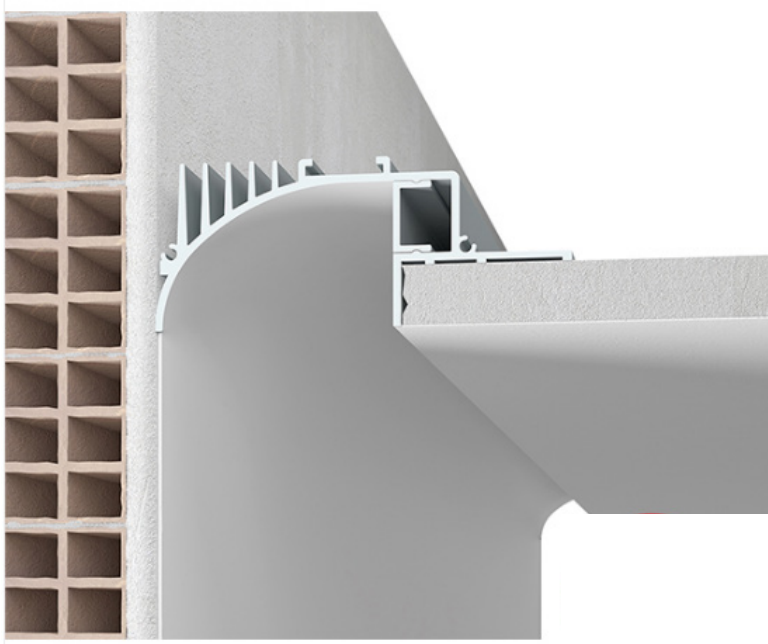

BYIBA

R71-P007

Backlight

CODE			
P007B006.00. CT	40.15 in	2.09" x 40.35"	2.42 lbs
P007C006.00. CT	79.53 in	2.09" x 79.72"	4.85 lbs
P007D006.00. CT	118.90 in	2.09" x 119.09"	7.27 lbs

Accessories:

 023.700 linear connection	 023.701 L connection	 023.844 Wall Fixing Bracket	
 023.704 Ceiling/Wall connection	 P001.KIT01 couple of endcaps	 021.712 - 021.713 - 021.733 Strip LED	 029.010.300 Opal Plastic Cover Replacement part