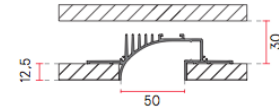

BYIBA

R71-P005

Backlight

CODE			
P005B006.00. CT	39.37 in	2.08" x 39.57"	2.65 lbs
P005C006.00. CT	78.74 in	2.08" x 78.94"	5.29 lbs
P005D006.00. CT	118.11 in	2.08" x 118.31"	7.94 lbs

Accessories:

023.700 linear connection	023.701 L connection	023.702 T connection	023.703 X connection
023.704 Ceiling/Wall connection	P001.KIT01 couple of endcaps	021.712 - 021.713 - 021.733 Strip LED	029.009.300 Opal Plastic Cover Replacement part