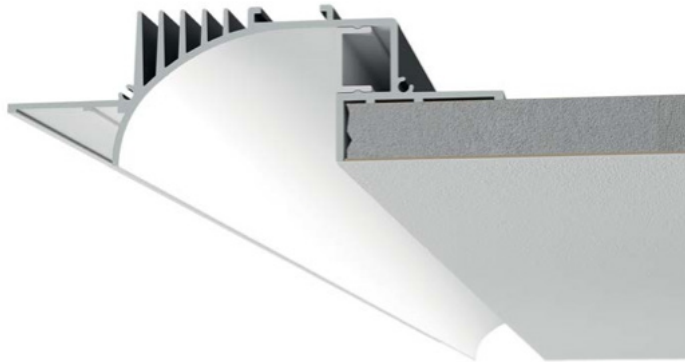

BYIBA

R71-P005

Backlight

CODE			
P005B006.00. CT	39.37 in	2.08" x 39.57"	2.65 lbs
P005C006.00. CT	78.74 in	2.08" x 78.94"	5.29 lbs
P005D006.00. CT	118.11 in	2.08" x 118.31"	7.94 lbs

Accessories:

023.700 linear connection	023.701 L connection	023.702 T connection	023.703 X connection
023.704 Ceiling/Wall connection	P001.KIT01 couple of endcaps	021.712 - 021.713 - 021.733 Strip LED	029.009.300 Opal Plastic Cover Replacement part