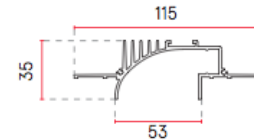

BYIBA

R71-P005

Backlight

CODE			
P005B006.00. CT	39.37 in	2.08" x 39.57"	2.65 lbs
P005C006.00. CT	78.74 in	2.08" x 78.94"	5.29 lbs
P005D006.00. CT	118.11 in	2.08" x 118.31"	7.94 lbs

Accessories:

023.700 linear connection	023.701 L connection	023.702 T connection	023.703 X connection
023.704 Ceiling/Wall connection	P001.KIT01 couple of endcaps	021.712 - 021.713 - 021.733 Strip LED	029.009.300 Opal Plastic Cover Replacement part