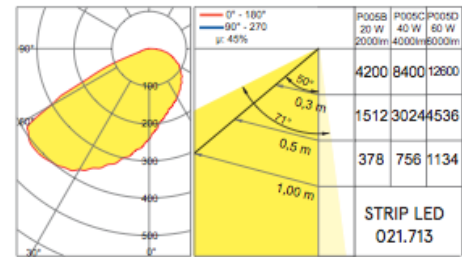

BYIBA

R71-P005

Backlight

CODE			
P005B006.00. CT	39.37 in	2.08" x 39.57"	2.65 lbs
P005C006.00. CT	78.74 in	2.08" x 78.94"	5.29 lbs
P005D006.00. CT	118.11 in	2.08" x 118.31"	7.94 lbs

Accessories:

023.700 linear connection	023.701 L connection	023.702 T connection	023.703 X connection
023.704 Ceiling/Wall connection	P001.KIT01 couple of endcaps	021.712 - 021.713 - 021.733 Strip LED	029.009.300 Opal Plastic Cover Replacement part