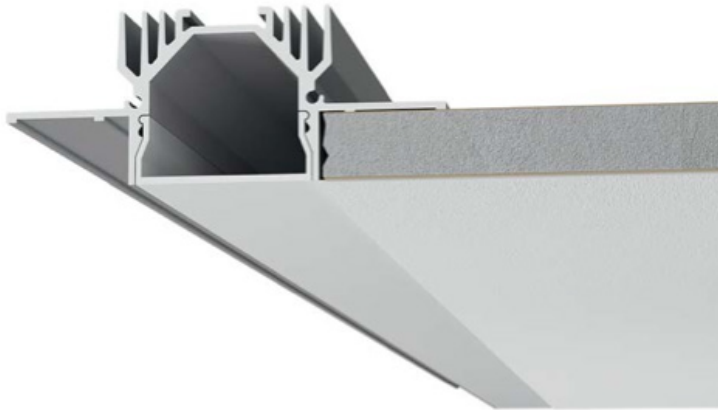

## Backlight

CODE			
P003B006.00. CT	39.37 in	1.45" x 39.57"	2.31 lbs
P003C006.00. CT	78.74 in	1.45" x 78.94"	4.63 lbs
P003D006.00. CT	118.11 in	1.45" x 118.31"	6.94 lbs