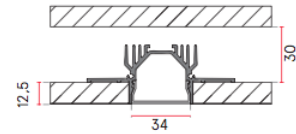

## Backlight

CODE			
P003B006.00. CT	39.37 in	1.45" x 39.57"	2.31 lbs
P003C006.00. CT	78.74 in	1.45" x 78.94"	4.63 lbs
P003D006.00. CT	118.11 in	1.45" x 118.31"	6.94 lbs