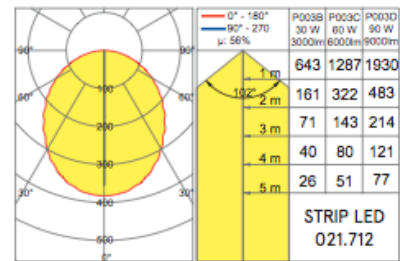

## Backlight

CODE			
P003B006.00. CT	39.37 in	1.45" x 39.57"	2.31 lbs
P003C006.00. CT	78.74 in	1.45" x 78.94"	4.63 lbs
P003D006.00. CT	118.11 in	1.45" x 118.31"	6.94 lbs