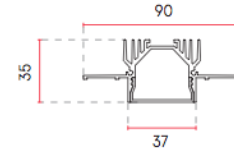

## Backlight

CODE			
P003B006.00. CT	39.37 in	1.45" x 39.57"	2.31 lbs
P003C006.00. CT	78.74 in	1.45" x 78.94"	4.63 lbs
P003D006.00. CT	118.11 in	1.45" x 118.31"	6.94 lbs