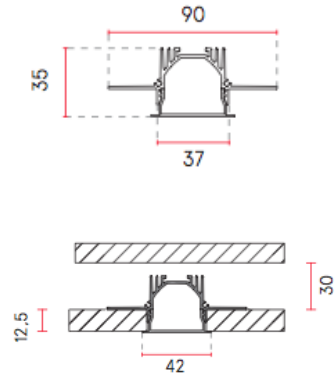

## Backlight

CODE			
P001B006.00. CT	39.37 in	1.45" x 39.57"	1.76 lbs
P001C006.00. CT	78.74 in	1.45" x 78.94"	3.52 lbs
P001D006.00. CT	118.11 in	1.45" x 118.31"	5.29 lbs