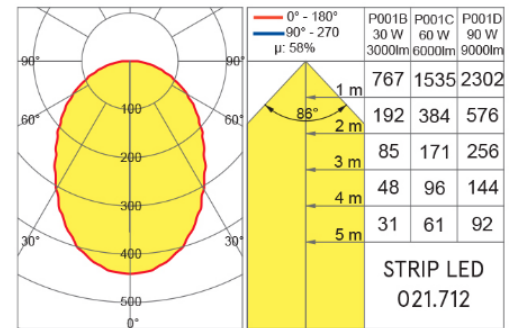

## Backlight

CODE			
P001B006.00. CT	39.37 in	1.45" x 39.57"	1.76 lbs
P001C006.00. CT	78.74 in	1.45" x 78.94"	3.52 lbs
P001D006.00. CT	118.11 in	1.45" x 118.31"	5.29 lbs