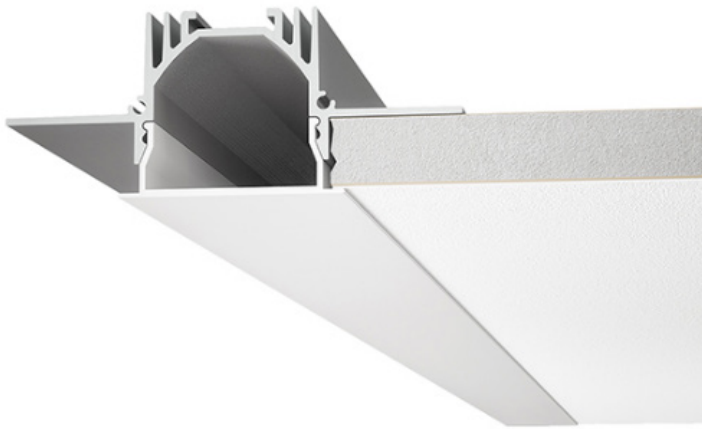

## Backlight

CODE			
P001B006.00. CT	39.37 in	1.45" x 39.57"	1.76 lbs
P001C006.00. CT	78.74 in	1.45" x 78.94"	3.52 lbs
P001D006.00. CT	118.11 in	1.45" x 118.31"	5.29 lbs